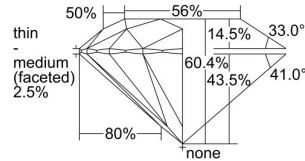

GIA®

FACSIMILE

GIA REPORT 7381387846

Verify this report at GIA.edu

GIA NATURAL DIAMOND DOSSIER®

April 29, 2021
GIA Report Number 7381387846
Shape and Cutting Style ..... Round Brilliant
Measurements ..... 5.89 - 5.92 x 3.57 mm

GRADING RESULTS

Carat Weight ..... 0.74 carat
Color Grade ..... E
Clarity Grade VVS1
Cut Grade ..... Excellent

ADDITIONAL GRADING INFORMATION

Polish ..... Excellent
Symmetry ..... Excellent
Fluorescence ..... None
Clarity Characteristics ..... Pinpoint
Inscription(s): GIA 7381387846

PROPORTIONS

Profile to actual proportions

GRADING SCALES

GIA COLOR SCALE	GIA CLARITY SCALE	GIA CUT SCALE	
D	FLAWLESS	EXCELLENT	
E	INTERNALLY FLAWLESS		
F		VVS₁	VERY GOOD
G	VVS₂		
H	VS₁	GOOD	
I	VS₂		
J	SI₁	FAIR	
K	SI₂		
L	I₁	POOR	
M			
N			
O	I₂		
P			
Q			
R	I₃		
S			
T			
U			
V			
W			
X			
Y			
Z