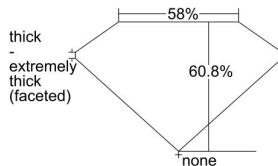

GIA®

FACSIMILE

GIA REPORT

7371657776

Verify this report at GIA.edu

GIA NATURAL DIAMOND DOSSIER®

February 18, 2021

GIA Report Number 7371657776

Shape and Cutting Style ..... Heart Brilliant

Measurements ..... 5.52 x 5.82 x 3.54 mm

GRADING RESULTS

Carat Weight ..... 0.70 carat

Color Grade ..... H

Clarity Grade SI1

ADDITIONAL GRADING INFORMATION

Polish ..... Very Good

Symmetry ..... Good

Fluorescence ..... Medium Blue

Clarity Characteristics..... Twinning Wisp

Inscription(s): GIA 7371657776

PROPORTIONS

Profile not to actual proportions

GRADING SCALES

GIA COLOR SCALE		GIA CLARITY SCALE			
COLORLESS	D	VERY VERY SLIGHTLY INCLUDED	FLAWLESS		
	E		INTERNALLY FLAWLESS		
	F		VVS₁		
	NEAR COLORLESS	G	VVS₂		
		H	VERY SLIGHTLY INCLUDED	VS₁	
		I		VS₂	
		FAINT	J	SLIGHTLY INCLUDED	SI₁
			K		SI₂
	VERT LIGHT		L	INCLUDED	I₁
			M		I₂
N			I₃		
O					
P					
Q					
R					
LIGHT	S				
	T				
	U				
	V				
	W				
X					
Y					
Z