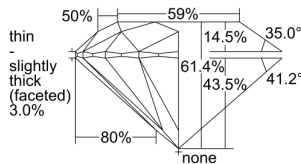

GIA®

FACSIMILE

GIA REPORT

7358820056

Verify this report at GIA.edu

GIA NATURAL DIAMOND DOSSIER®

August 24, 2020
GIA Report Number 7358820056
Shape and Cutting Style ..... Round Brilliant
Measurements ..... 5.12 - 5.13 x 3.15 mm

GRADING RESULTS

Carat Weight ..... 0.50 carat
Color Grade ..... D
Clarity Grade VS1
Cut Grade ..... Excellent

ADDITIONAL GRADING INFORMATION

Polish ..... Excellent
Symmetry ..... Very Good
Fluorescence ..... None
Clarity Characteristics..... Cloud, Feather, Pinpoint, Indented
Natural

Inscription(s): GIA 7358820056

PROPORTIONS

Profile to actual proportions

GRADING SCALES

GIA COLOR SCALE	GIA CLARITY SCALE	GIA CUT SCALE	
D	FLAWLESS	EXCELLENT	
E	INTERNALLY FLAWLESS		
F		VVS₁	VERY GOOD
G	VVS₂		
H	VS₁	GOOD	
I	VS₂		
J	SI₁	FAIR	
K	SI₂		
L	I₁	POOR	
M	I₂		
N	I₃		
O			
P			
Q			
R			
S			
T			
U			
V			
W			
X			
Y			
Z