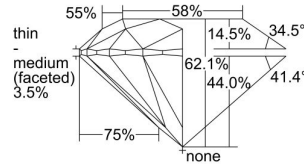

GIA®

FACSIMILE

GIA REPORT

7356242478

Verify this report at GIA.edu

GIA NATURAL DIAMOND DOSSIER®

May 25, 2020
GIA Report Number 7356242478
Shape and Cutting Style ..... Round Brilliant
Measurements ..... 4.48 - 4.51 x 2.79 mm

GRADING RESULTS

Carat Weight ..... 0.34 carat
Color Grade ..... D
Clarity Grade VS1
Cut Grade ..... Excellent

ADDITIONAL GRADING INFORMATION

Polish ..... Excellent
Symmetry ..... Excellent
Fluorescence ..... None
Clarity Characteristics ..... Cloud
Inscription(s): GIA 7356242478

PROPORTIONS

Profile to actual proportions

GRADING SCALES

GIA COLOR SCALE	GIA CLARITY SCALE	GIA CUT SCALE	
D	FLAWLESS	EXCELLENT	
E	INTERNALLY FLAWLESS		
F		VVS₁	VERY GOOD
G	VVS₂		
H	VS₁	GOOD	
I	VS₂		
J	SI₁	FAIR	
K	SI₂		
L	I₁	POOR	
M	I₂		
N	I₃		
O			
P			
Q			
R			
S			
T			
U			
V			
W			
X			
Y			
Z