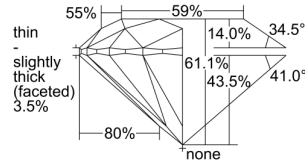

GIA®

FACSIMILE

GIA REPORT 7351924328

Verify this report at GIA.edu

GIA NATURAL DIAMOND DOSSIER®

September 07, 2020
GIA Report Number 7351924328
Shape and Cutting Style ..... Round Brilliant
Measurements ..... 4.62 - 4.64 x 2.83 mm

GRADING RESULTS

Carat Weight ..... 0.37 carat
Color Grade ..... E
Clarity Grade S11
Cut Grade ..... Excellent

ADDITIONAL GRADING INFORMATION

Polish ..... Excellent
Symmetry ..... Excellent
Fluorescence ..... None
Clarity Characteristics ..... Crystal
Inscription(s): GIA 7351924328

PROPORTIONS

GRADING SCALES

GIA COLOR SCALE	GIA CLARITY SCALE	GIA CUT SCALE	
D	FLAWLESS	EXCELLENT	
E	INTERNALLY FLAWLESS		
F		VVS₁	VERY GOOD
G	VVS₂		
H	VS₁	GOOD	
I	VS₂		
J	S1₁	FAIR	
K	S1₂		
L	I₁	POOR	
M	I₂		
N	I₃		
O			
P			
Q			
R			
S			
T			
U			
V			
W			
X			
Y			
Z