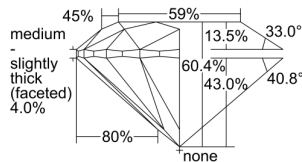

GIA®

FACSIMILE

GIA REPORT

7348556216

Verify this report at GIA.edu

GIA NATURAL DIAMOND DOSSIER®

January 15, 2020
GIA Report Number 7348556216
Shape and Cutting Style ..... Round Brilliant
Measurements ..... 5.24 - 5.27 x 3.17 mm

GRADING RESULTS

Carat Weight ..... 0.54 carat
Color Grade ..... G
Clarity Grade VS1
Cut Grade ..... Excellent

ADDITIONAL GRADING INFORMATION

Polish ..... Excellent
Symmetry ..... Excellent
Fluorescence ..... None
Clarity Characteristics ..... Cloud
Inscription(s): GIA 7348556216

PROPORTIONS

Profile to actual proportions

GRADING SCALES

GIA COLOR SCALE

COLORESS	D
	E
	F
	G
	H
	I
	J
NEAR COLORESS	K
	L
FLAINT	M
	N
	O
	P
	Q
VERY LIGHT	R
	S
	T
	U
	V
	W
	X
	Y
LIGHT	Z

GIA CLARITY SCALE

VERY VERY SLIGHTLY INCLUDED	FLAWLESS
	INTERNALLY FLAWLESS
VERY SLIGHTLY INCLUDED	VVS₁
	VVS₂
SLIGHTLY INCLUDED	VS₁
	VS₂
INCLUDED	SI₁
	SI₂
	I₁
	I₂
	I₃

GIA CUT SCALE

EXCELLENT
VERY GOOD
GOOD
FAIR
POOR