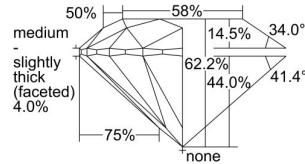

GIA®

FACSIMILE

GIA REPORT 7342826797

Verify this report at GIA.edu

GIA NATURAL DIAMOND DOSSIER®

February 06, 2020
GIA Report Number **7342826797**
Shape and Cutting Style ..... **Round Brilliant**
Measurements ..... **5.25 - 5.28 x 3.27 mm**

GRADING RESULTS

Carat Weight ..... **0.55 carat**
Color Grade ..... **G**
Clarity Grade **S11**
Cut Grade ..... **Excellent**

ADDITIONAL GRADING INFORMATION

Polish ..... **Excellent**
Symmetry ..... **Excellent**
Fluorescence ..... **None**
Clarity Characteristics..... **Feather, Cloud**
Inscription(s): **GIA 7342826797**

PROPORTIONS

Profile to actual proportions

GRADING SCALES

GIA COLOR SCALE	GIA CLARITY SCALE	GIA CUT SCALE	
D	FLAWLESS	EXCELLENT	
E	INTERNALLY FLAWLESS		
F		VVS₁	VERY GOOD
G	VVS₂		
H	VS₁	GOOD	
I	VS₂		
J	S1₁	FAIR	
K	S1₂		
L	I₁	POOR	
M	I₂		
N	I₃		
O			
P			
Q			
R			
S			
T			
U			
V			
W			
X			
Y			
Z