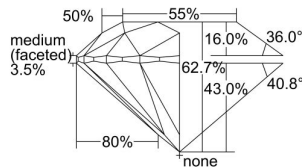

GIA®

FACSIMILE

GIA REPORT

7342343130

Verify this report at GIA.edu

GIA NATURAL DIAMOND DOSSIER®

December 18, 2019
GIA Report Number **7342343130**
Shape and Cutting Style ..... **Round Brilliant**
Measurements ..... **4.03 - 4.05 x 2.54 mm**

GRADING RESULTS

Carat Weight ..... **0.25 carat**
Color Grade ..... **E**
Clarity Grade **VS1**
Cut Grade ..... **Excellent**

ADDITIONAL GRADING INFORMATION

Polish ..... **Excellent**
Symmetry ..... **Excellent**
Fluorescence ..... **None**
Clarity Characteristics ..... **Cloud**
Inscription(s): **GIA 7342343130**

PROPORTIONS

Profile to actual proportions

GRADING SCALES

GIA COLOR SCALE

COLOREDNESS	D
	E
	F
	G
	H
	I
	J
NEAR COLORLESS	K
	L
	M
Faint	N
	O
	P
	Q
	R
	S
	T
	U
	V
	W
	X
	Y
LIGHT	Z

GIA CLARITY SCALE

FLAWLESS	VERY VERY SLIGHTLY INCLUDED	VVS₁	VVS₂	VS₁	VS₂	SLIGHTLY INCLUDED	SI₁	SI₂	I₁	I₂	I₃	
												VERY SLIGHTLY INCLUDED

GIA CUT SCALE

EXCELLENT
VERY GOOD
GOOD
FAIR
POOR