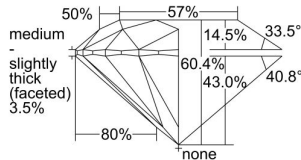

GIA®

FACSIMILE

GIA REPORT 7336805151

Verify this report at GIA.edu

GIA NATURAL DIAMOND DOSSIER®

October 01, 2019
GIA Report Number 7336805151
Shape and Cutting Style ..... Round Brilliant
Measurements ..... 4.02 - 4.05 x 2.44 mm

GRADING RESULTS

Carat Weight ..... 0.24 carat
Color Grade ..... E
Clarity Grade VS1
Cut Grade ..... Excellent

ADDITIONAL GRADING INFORMATION

Polish ..... Very Good
Symmetry ..... Very Good
Fluorescence ..... Faint
Clarity Characteristics..... Cloud, Crystal, Pinpoint
Inscription(s): GIA 7336805151

PROPORTIONS

Profile to actual proportions

GRADING SCALES

GIA COLOR SCALE	GIA CLARITY SCALE	GIA CUT SCALE	
D	FLAWLESS	EXCELLENT	
E	INTERNALLY FLAWLESS		
F		VVS₁	VERY GOOD
G	VVS₂		
H	VS₁	GOOD	
I	VS₂		
J	SI₁	FAIR	
K	SI₂		
L	I₁	POOR	
M	I₂		
N	I₃		
O			
P			
Q			
R			
S			
T			
U			
V			
W			
X			
Y			
Z