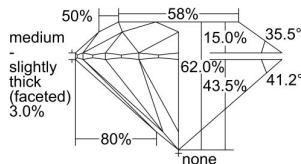

GIA®

FACSIMILE

GIA NATURAL DIAMOND DOSSIER®

March 15, 2019
GIA Report Number 7328283443
Shape and Cutting Style ..... Round Brilliant
Measurements ..... 5.34 - 5.36 x 3.32 mm

GRADING RESULTS

Carat Weight ..... 0.58 carat
Color Grade ..... H
Clarity Grade VS1
Cut Grade ..... Excellent

ADDITIONAL GRADING INFORMATION

Polish ..... Excellent
Symmetry ..... Excellent
Fluorescence ..... None
Clarity Characteristics..... Cloud, Feather, Needle
Inspection(s): GIA 7328283443

GIA REPORT 7328283443

Verify this report at GIA.edu

PROPORTIONS

Profile to actual proportions

GRADING SCALES

GIA COLOR SCALE	GIA CLARITY SCALE	GIA CUT SCALE	
D	FLAWLESS	EXCELLENT	
E	INTERNALLY FLAWLESS		
F		VVS₁	VERY GOOD
G	VVS₂		
H	VS₁	GOOD	
I	VS₂		
J	SI₁	FAIR	
K	SI₂		
L	I₁	POOR	
M			
N			
O	I₂		
P			
Q			
R	I₃		
S			
T			
U			
V			
W			
X			
Y			
Z