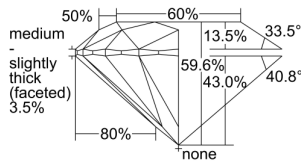

GIA®

FACSIMILE

GIA REPORT

7326454832

Verify this report at GIA.edu

GIA NATURAL DIAMOND DOSSIER®

April 04, 2019
GIA Report Number 7326454832
Shape and Cutting Style ..... Round Brilliant
Measurements ..... 3.68 - 3.69 x 2.20 mm

GRADING RESULTS

Carat Weight ..... 0.18 carat
Color Grade ..... D
Clarity Grade VS1
Cut Grade ..... Excellent

ADDITIONAL GRADING INFORMATION

Polish ..... Very Good
Symmetry ..... Excellent
Fluorescence ..... Faint
Clarity Characteristics..... Crystal, Cloud, Pinpoint
Inscription(s): GIA 7326454832

PROPORTIONS

Profile to actual proportions

GRADING SCALES

GIA COLOR SCALE	GIA CLARITY SCALE	GIA CUT SCALE	
D	FLAWLESS	EXCELLENT	
E	INTERNALLY FLAWLESS		
F		VVS₁	VERY GOOD
G	VVS₂		
H	VS₁	GOOD	
I	VS₂		
J	SI₁	FAIR	
K	SI₂		
L	I₁	POOR	
M	I₂		
N	I₃		
O			
P			
Q			
R			
S			
T			
U			
V			
W			
X			
Y			
Z