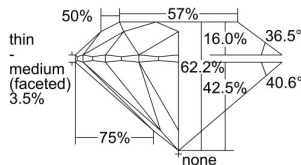

GIA®

FACSIMILE

GIA REPORT 7306699896

Verify this report at gia.edu

GIA DIAMOND DOSSIER®

October 13, 2018
GIA Report Number 7306699896
Shape and Cutting Style ..... Round Brilliant
Measurements ..... 5.06 - 5.08 x 3.15 mm

GRADING RESULTS

Carat Weight ..... 0.50 carat
Color Grade ..... E
Clarity Grade S11
Cut Grade ..... Excellent

ADDITIONAL GRADING INFORMATION

Polish ..... Excellent
Symmetry ..... Excellent
Fluorescence ..... Faint
Clarity Characteristics ..... Feather, Crystal
Inscription(s): GIA 7306699896

PROPORTIONS

Profile to actual proportions