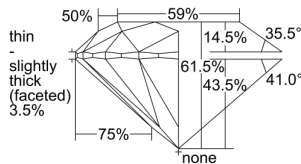

GIA®

FACSIMILE

GIA REPORT 7303153893

Verify this report at GIA.edu

GIA NATURAL DIAMOND DOSSIER®

August 09, 2018
GIA Report Number 7303153893
Shape and Cutting Style ..... Round Brilliant
Measurements ..... 5.18 - 5.22 x 3.20 mm

GRADING RESULTS

Carat Weight ..... 0.53 carat
Color Grade ..... F
Clarity Grade VVS2
Cut Grade ..... Excellent

ADDITIONAL GRADING INFORMATION

Polish ..... Excellent
Symmetry ..... Excellent
Fluorescence ..... None
Clarity Characteristics ..... Pinpoint
Inscription(s): GIA 7303153893

PROPORTIONS

Profile to actual proportions

GRADING SCALES

GIA COLOR SCALE

COLORESS	D
	E
	F
	G
	H
	I
	J
NEAR COLORESS	K
	L
FANIT	M
	N
	O
	P
VERY LIGHT	Q
	R
	S
	T
	U
	V
LIGHT	W
	X
	Y
	Z

GIA CLARITY SCALE

FLAWLESS	VERY VERY SLIGHTLY INCLUDED	VVS₁	
			VVS₂
INTERNALLY FLAWLESS	VERY SLIGHTLY INCLUDED	VS₁	
		VS₂	
SLIGHTLY INCLUDED	SLIGHTLY INCLUDED	SI₁	
		SI₂	
INCLUDED	INCLUDED	I₁	
		I₂	
		I₃	

GIA CUT SCALE

EXCELLENT	VERY GOOD	GOOD	FAIR	POOR