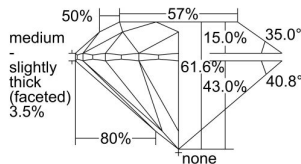

GIA®

FACSIMILE

GIA REPORT 7298249323

Verify this report at GIA.edu

GIA NATURAL DIAMOND DOSSIER®

May 28, 2018
GIA Report Number 7298249323
Shape and Cutting Style ..... Round Brilliant
Measurements ..... 3.92 - 3.94 x 2.42 mm

GRADING RESULTS

Carat Weight ..... 0.23 carat
Color Grade ..... E
Clarity Grade VS1
Cut Grade ..... Excellent

ADDITIONAL GRADING INFORMATION

Polish ..... Excellent
Symmetry ..... Excellent
Fluorescence ..... None
Clarity Characteristics ..... Cloud, Pinpoint
Inscription(s): GIA 7298249323

PROPORTIONS

Profile to actual proportions

GRADING SCALES

GIA COLOR SCALE	GIA CLARITY SCALE	GIA CUT SCALE	
D	FLAWLESS	EXCELLENT	
E	INTERNALLY FLAWLESS		
F		VVS₁	VERY GOOD
G	VVS₂		
H	VS₁	GOOD	
I	VS₂		
J	SI₁	FAIR	
K	SI₂		
L	I₁	POOR	
M	I₂		
N	I₃		
O			
P			
Q			
R			
S			
T			
U			
V			
W			
X			
Y			
Z