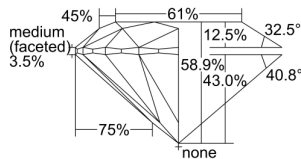

GIA®

FACSIMILE

GIA REPORT 7281841955

Verify this report at GIA.edu

GIA NATURAL DIAMOND DOSSIER®

April 23, 2018
GIA Report Number 7281841955
Shape and Cutting Style ..... Round Brilliant
Measurements ..... 3.99 - 4.01 x 2.35 mm

GRADING RESULTS

Carat Weight ..... 0.23 carat
Color Grade ..... D
Clarity Grade VVS2
Cut Grade ..... Excellent

ADDITIONAL GRADING INFORMATION

Polish ..... Excellent
Symmetry ..... Excellent
Fluorescence ..... None
Clarity Characteristics ..... Cloud, Pinpoint
Inscription(s): GIA 7281841955

PROPORTIONS

Profile to actual proportions

GRADING SCALES

GIA COLOR SCALE	GIA CLARITY SCALE	GIA CUT SCALE	
D	FLAWLESS	EXCELLENT	
E	INTERNALLY FLAWLESS		
F		VVS₁	VERY GOOD
G	VVS₂		
H	VS₁	GOOD	
I	VS₂		
J	SI₁	FAIR	
K	SI₂		
L	I₁	POOR	
M	I₂		
N	I₃		
O			
P			
Q			
R			
S			
T			
U			
V			
W			
X			
Y			
Z