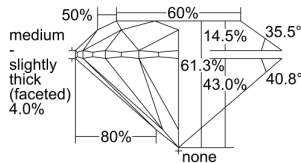

GIA®

FACSIMILE

GIA REPORT 7271944805

Verify this report at GIA.edu

GIA NATURAL DIAMOND DOSSIER®

January 24, 2018
GIA Report Number 7271944805
Shape and Cutting Style ..... Round Brilliant
Measurements ..... 3.61 - 3.63 x 2.22 mm

GRADING RESULTS

Carat Weight ..... 0.18 carat
Color Grade ..... D
Clarity Grade VS1
Cut Grade ..... Excellent

ADDITIONAL GRADING INFORMATION

Polish ..... Very Good
Symmetry ..... Excellent
Fluorescence ..... None
Clarity Characteristics..... Crystal, Feather, Cloud, Pinpoint
Inscription(s): GIA 7271944805

PROPORTIONS

Profile to actual proportions

GRADING SCALES

GIA COLOR SCALE

COLORESS	D
	E
	F
	G
	H
	I
	J
NEAR COLORESS	K
	L
Faint	M
	N
	O
	P
VERY LIGHT	Q
	R
	S
	T
	U
	V
	W
	X
	Y
LIGHT	Z

GIA CLARITY SCALE

FLAWLESS	VERY VERY SLIGHTLY INCLUDED	VS₁	VS₂	VS₁	VS₂	SL₁	SL₂	I₁	I₂	I₃	
											FLAWLESS
INTERNALLY FLAWLESS	VERY SLIGHTLY INCLUDED										

GIA CUT SCALE

EXCELLENT
VERY GOOD
GOOD
FAIR
POOR