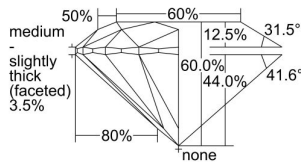

GIA®

FACSIMILE

GIA REPORT 7266735623

Verify this report at gia.edu

GIA DIAMOND DOSSIER®

August 21, 2017
GIA Report Number 7266735623
Shape and Cutting Style ..... Round Brilliant
Measurements ..... 4.63 - 4.64 x 2.78 mm

GRADING RESULTS

Carat Weight ..... 0.36 carat
Color Grade ..... G
Clarity Grade VS1
Cut Grade ..... Excellent

ADDITIONAL GRADING INFORMATION

Polish ..... Excellent
Symmetry ..... Excellent
Fluorescence ..... None
Clarity Characteristics..... Feather, Cloud, Needle, Pinpoint
Inspection(s): GIA 7266735623

PROPORTIONS

Profile to actual proportions

GRADING SCALES

GIA COLOR SCALE	GIA CLARITY SCALE	GIA CUT SCALE	
D	FLAWLESS	EXCELLENT	
E	INTERNALLY FLAWLESS		
F		VVS₁	VERY GOOD
G	VVS₂		
H	VS₁	GOOD	
I	VS₂		
J	SI₁	FAIR	
K	SI₂		
L	I₁	POOR	
M	I₂		
N	I₃		
O			
P			
Q			
R			
S			
T			
U			
V			
W			
X			
Y			
Z