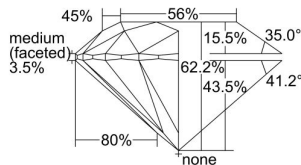

GIA®

FACSIMILE

GIA REPORT 7258677446

Verify this report at gia.edu

GIA DIAMOND DOSSIER®

April 28, 2017
GIA Report Number 7258677446
Shape and Cutting Style ..... Round Brilliant
Measurements ..... 4.25 - 4.26 x 2.65 mm

GRADING RESULTS

Carat Weight ..... 0.29 carat
Color Grade ..... F
Clarity Grade VVS2
Cut Grade ..... Excellent

ADDITIONAL GRADING INFORMATION

Polish ..... Excellent
Symmetry ..... Excellent
Fluorescence ..... None
Clarity Characteristics..... Feather, Indented Natural, Cloud
Inscription(s): GIA 7258677446

PROPORTIONS

Profile to actual proportions

GRADING SCALES

GIA COLOR SCALE	GIA CLARITY SCALE	GIA CUT SCALE	
D	FLAWLESS	EXCELLENT	
E	INTERNALLY FLAWLESS		
F		VVS₁	VERY GOOD
G	VVS₂		
H	VS₁	GOOD	
I	VS₂		
J	SI₁	FAIR	
K	SI₂		
L	I₁	POOR	
M	I₂		
N	I₃		
O			
P			
Q			
R			
S			
T			
U			
V			
W			
X			
Y			
Z