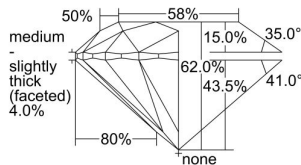

GIA®

FACSIMILE

GIA REPORT 7256115663

Verify this report at gia.edu

GIA DIAMOND DOSSIER®

March 06, 2017
GIA Report Number 7256115663
Shape and Cutting Style ..... Round Brilliant
Measurements ..... 4.14 - 4.16 x 2.57 mm

GRADING RESULTS

Carat Weight ..... 0.27 carat
Color Grade ..... E
Clarity Grade VS1
Cut Grade ..... Excellent

ADDITIONAL GRADING INFORMATION

Polish ..... Excellent
Symmetry ..... Excellent
Fluorescence ..... None
Clarity Characteristics ..... Cloud, Feather, Pinpoint
Inscription(s): GIA 7256115663

PROPORTIONS

Profile to actual proportions

GRADING SCALES

GIA COLOR SCALE

COLORESS	D
	E
	F
	G
	H
	I
	J
NEAR COLORESS	K
	L
Faint	M
	N
	O
	P
VERY LIGHT	Q
	R
	S
	T
	U
	V
	W
	X
	Y
Light	Z

GIA CLARITY SCALE

VERY VERY SLIGHTLY INCLUDED	FLAWLESS
	INTERNALLY FLAWLESS
VERY SLIGHTLY INCLUDED	VVS₁
	VVS₂
SLIGHTLY INCLUDED	VS₁
	VS₂
INCLUDED	SI₁
	SI₂
	I₁
	I₂
	I₃

GIA CUT SCALE

EXCELLENT
VERY GOOD
GOOD
FAIR
POOR