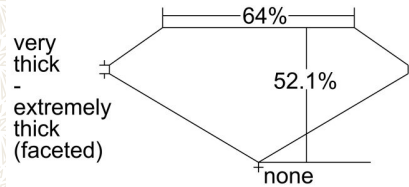

GIA COLORED DIAMOND REPORT

November 16, 2016
 Report Type Grading Report
 GIA Report Number 7248038804
 Shape and Cutting Style Heart Modified Brilliant
 Measurements 5.65 x 7.06 x 3.68 mm

Carat Weight 1.14 carat
 Color Grade Fancy Yellow
 Color Origin Natural
 Color Distribution Even
 Clarity Grade VS2
 Proportions:

Profile not to actual proportions

Polish Very Good
 Symmetry Very Good
 Fluorescence None
 Inscription(s): GIA 7248038804

Comments: Pinpoints are not shown.

ADDITIONAL INFORMATION

GIA COLORED DIAMOND SCALE

Illustration of GIA fancy color grade interrelationships

GIA CLARITY SCALE

FLAWLESS
INTERNALLY FLAWLESS
VERY VERY SLIGHTLY INCLUDED VVS ₁
VVS ₂
VERY SLIGHTLY INCLUDED VS ₁
VS ₂
SLIGHTLY INCLUDED SI ₁
SI ₂
INCLUDED I ₁
I ₂
I ₃

CLARITY CHARACTERISTICS

KEY TO SYMBOLS*

- Crystal
- ⊗ Cloud
- ∖ Needle
- ∧ Natural

* Red symbols denote internal characteristics (inclusions). Green or black symbols denote external characteristics (blemishes). Diagram is an approximate representation of the diamond, and symbols shown indicate type, position, and approximate size of clarity characteristics. All clarity characteristics may not be shown. Details of finish are not shown.