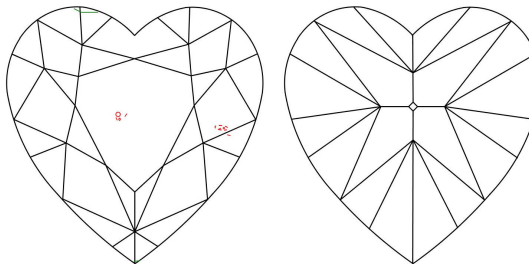

GIA COLORED DIAMOND REPORT

November 16, 2016
 Report Type Grading Report
 GIA Report Number 7248038804
 Shape and Cutting Style Heart Modified Brilliant
 Measurements 5.65 x 7.06 x 3.68 mm

Carat Weight 1.14 carat
 Color Grade Fancy Yellow
 Color Origin Natural
 Color Distribution Even
 Clarity Grade VS2
 Proportions:

Profile not to actual proportions

Polish Very Good
 Symmetry Very Good
 Fluorescence None
 Inscription(s): GIA 7248038804

Comments: Pinpoints are not shown.

ADDITIONAL INFORMATION

GIA COLORED DIAMOND SCALE

Illustration of GIA fancy color grade interrelationships

GIA CLARITY SCALE

FLAWLESS
INTERNALLY FLAWLESS
VERY VERY SLIGHTLY INCLUDED VVS ₁
VVS ₂
VERY SLIGHTLY INCLUDED VS ₁
VS ₂
SLIGHTLY INCLUDED SI ₁
SI ₂
INCLUDED I ₁
I ₂
I ₃

CLARITY CHARACTERISTICS

KEY TO SYMBOLS*

- Crystal
- ⊗ Cloud
- ∖ Needle
- ∧ Natural

* Red symbols denote internal characteristics (inclusions). Green or black symbols denote external characteristics (blemishes). Diagram is an approximate representation of the diamond, and symbols shown indicate type, position, and approximate size of clarity characteristics. All clarity characteristics may not be shown. Details of finish are not shown.