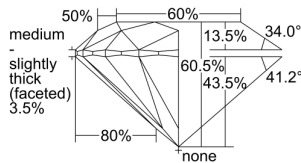

GIA®

FACSIMILE

GIA REPORT 6435784259

Verify this report at GIA.edu

GIA NATURAL DIAMOND DOSSIER®

June 21, 2022
GIA Report Number **6435784259**
Shape and Cutting Style ..... **Round Brilliant**
Measurements ..... **5.34 - 5.37 x 3.24 mm**

GRADING RESULTS

Carat Weight ..... **0.57 carat**
Color Grade ..... **H**
Clarity Grade **VS2**
Cut Grade ..... **Excellent**

ADDITIONAL GRADING INFORMATION

Polish ..... **Excellent**
Symmetry ..... **Excellent**
Fluorescence ..... **None**
Clarity Characteristics ..... **Feather**
Inscription(s): **GIA 6435784259**

PROPORTIONS

Profile to actual proportions

GRADING SCALES

GIA COLOR SCALE	GIA CLARITY SCALE	GIA CUT SCALE	
D	FLAWLESS	EXCELLENT	
E	INTERNALLY FLAWLESS		
F		VVS₁	VERY GOOD
G	VVS₂		
H	VS₁	GOOD	
I	VS₂		
J	SI₁	FAIR	
K	SI₂		
L	I₁	POOR	
M	I₂		
N	I₃		
O			
P			
Q			
R			
S			
T			
U			
V			
W			
X			
Y			
Z