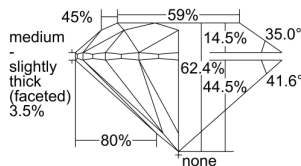

GIA®

FACSIMILE

GIA REPORT 6375470899

Verify this report at GIA.edu

GIA NATURAL DIAMOND DOSSIER®

February 20, 2021
GIA Report Number 6375470899
Shape and Cutting Style ..... Round Brilliant
Measurements ..... 5.41 - 5.44 x 3.39 mm

GRADING RESULTS

Carat Weight ..... 0.61 carat
Color Grade ..... G
Clarity Grade VVS1
Cut Grade ..... Excellent

ADDITIONAL GRADING INFORMATION

Polish ..... Excellent
Symmetry ..... Excellent
Fluorescence ..... None
Clarity Characteristics ..... Pinpoint, Feather
Inscription(s): GIA 6375470899

PROPORTIONS

Profile to actual proportions

GRADING SCALES

GIA COLOR SCALE	GIA CLARITY SCALE	GIA CUT SCALE	
D	FLAWLESS	EXCELLENT	
E	INTERNALLY FLAWLESS		
F		VVS₁	VERY GOOD
G	VVS₂		
H	VS₁	GOOD	
I	VS₂		
J	SI₁	FAIR	
K	SI₂		
L	I₁	POOR	
M			
N			
O	I₂		
P			
Q			
R	I₃		
S			
T			
U			
V			
W			
X			
Y			
Z