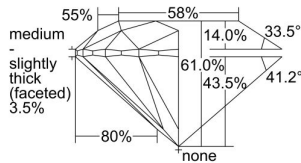

GIA®

FACSIMILE

GIA REPORT 6371622673

Verify this report at GIA.edu

GIA NATURAL DIAMOND DOSSIER®

February 15, 2021
GIA Report Number 6371622673
Shape and Cutting Style ..... Round Brilliant
Measurements ..... 5.33 - 5.36 x 3.26 mm

GRADING RESULTS

Carat Weight ..... 0.57 carat
Color Grade I
Clarity Grade VS1
Cut Grade ..... Excellent

ADDITIONAL GRADING INFORMATION

Polish ..... Excellent
Symmetry ..... Excellent
Fluorescence ..... None
Clarity Characteristics..... Crystal, Cloud, Needle
Inscription(s): GIA 6371622673

PROPORTIONS

Profile to actual proportions

GRADING SCALES

GIA COLOR SCALE	GIA CLARITY SCALE	GIA CUT SCALE	
D	FLAWLESS	EXCELLENT	
E	INTERNALLY FLAWLESS		
F		VVS₁	VERY GOOD
G	VVS₂		
H	VS₁	GOOD	
I	VS₂		
J	SI₁	FAIR	
K	SI₂		
L	I₁	POOR	
M	I₂		
N	I₃		
O			
P			
Q			
R			
S			
T			
U			
V			
W			
X			
Y			
Z