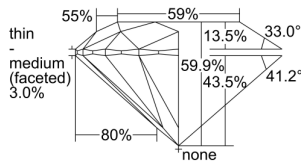

GIA®

FACSIMILE

GIA REPORT 6355924435

Verify this report at GIA.edu

GIA NATURAL DIAMOND DOSSIER®

September 07, 2020
GIA Report Number 6355924435
Shape and Cutting Style ..... Round Brilliant
Measurements ..... 4.82 - 4.84 x 2.90 mm

GRADING RESULTS

Carat Weight ..... 0.40 carat
Color Grade ..... G
Clarity Grade VVS1
Cut Grade ..... Excellent

ADDITIONAL GRADING INFORMATION

Polish ..... Excellent
Symmetry ..... Excellent
Fluorescence ..... None
Clarity Characteristics ..... Pinpoint, Cloud
Inscription(s): GIA 6355924435

PROPORTIONS

Profile to actual proportions