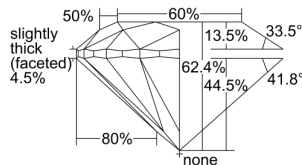

GIA®

FACSIMILE

GIA REPORT 6355056435

Verify this report at GIA.edu

GIA NATURAL DIAMOND DOSSIER®

February 27, 2020
GIA Report Number 6355056435
Shape and Cutting Style ..... Round Brilliant
Measurements ..... 4.27 - 4.30 x 2.67 mm

GRADING RESULTS

Carat Weight ..... 0.30 carat
Color Grade ..... G
Clarity Grade VVS1
Cut Grade ..... Excellent

ADDITIONAL GRADING INFORMATION

Polish ..... Excellent
Symmetry ..... Excellent
Fluorescence ..... Faint
Clarity Characteristics ..... Pinpoint, Cloud
Inscription(s): GIA 6355056435

PROPORTIONS

Profile to actual proportions