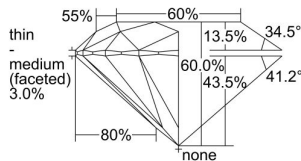

GIA®

FACSIMILE

GIA REPORT 6352923434

Verify this report at GIA.edu

GIA NATURAL DIAMOND DOSSIER®

September 07, 2020
GIA Report Number 6352923434
Shape and Cutting Style ..... Round Brilliant
Measurements ..... 4.36 - 4.39 x 2.62 mm

GRADING RESULTS

Carat Weight ..... 0.30 carat
Color Grade ..... G
Clarity Grade S11
Cut Grade ..... Excellent

ADDITIONAL GRADING INFORMATION

Polish ..... Excellent
Symmetry ..... Very Good
Fluorescence ..... None
Clarity Characteristics ..... Feather, Crystal
Inscription(s): GIA 6352923434

PROPORTIONS

Profile to actual proportions

GRADING SCALES

GIA COLOR SCALE	GIA CLARITY SCALE	GIA CUT SCALE	
D	FLAWLESS	EXCELLENT	
E	INTERNALLY FLAWLESS		
F		VVS₁	VERY GOOD
G	VVS₂		
H	VS₁	GOOD	
I	VS₂		
J	S1₁	FAIR	
K	S1₂		
L	I₁	POOR	
M	I₂		
N	I₃		
O			
P			
Q			
R			
S			
T			
U			
V			
W			
X			
Y			
Z