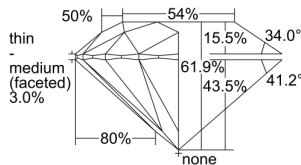

GIA®

FACSIMILE

GIA REPORT 6352921963

Verify this report at GIA.edu

GIA NATURAL DIAMOND DOSSIER®

September 07, 2020
GIA Report Number 6352921963
Shape and Cutting Style ..... Round Brilliant
Measurements ..... 4.47 - 4.51 x 2.78 mm

GRADING RESULTS

Carat Weight ..... 0.33 carat
Color Grade ..... E
Clarity Grade S11
Cut Grade ..... Excellent

ADDITIONAL GRADING INFORMATION

Polish ..... Excellent
Symmetry ..... Excellent
Fluorescence ..... Medium Blue
Clarity Characteristics ..... Crystal
Inscription(s): GIA 6352921963

PROPORTIONS

Profile to actual proportions

GRADING SCALES

GIA COLOR SCALE	GIA CLARITY SCALE	GIA CUT SCALE	
D	FLAWLESS	EXCELLENT	
E	INTERNALLY FLAWLESS		
F		VVS₁	VERY GOOD
G	VVS₂		
H	VS₁	GOOD	
I	VS₂		
J	S1₁	FAIR	
K	S1₂		
L	I₁	POOR	
M	I₂		
N	I₃		
O			
P			
Q			
R			
S			
T			
U			
V			
W			
X			
Y			
Z