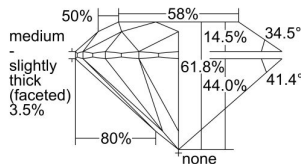

GIA®

FACSIMILE

GIA REPORT 6352242689

Verify this report at GIA.edu

GIA NATURAL DIAMOND DOSSIER®

May 25, 2020
GIA Report Number 6352242689
Shape and Cutting Style ..... Round Brilliant
Measurements ..... 4.52 - 4.56 x 2.81 mm

GRADING RESULTS

Carat Weight ..... 0.35 carat
Color Grade ..... H
Clarity Grade S11
Cut Grade ..... Excellent

ADDITIONAL GRADING INFORMATION

Polish ..... Excellent
Symmetry ..... Excellent
Fluorescence ..... None
Clarity Characteristics..... Feather, Crystal, Needle, Cloud
Inscription(s): GIA 6352242689

PROPORTIONS

Profile to actual proportions