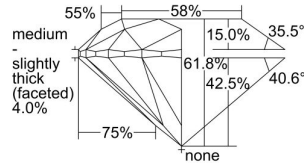

GIA®

FACSIMILE

GIA REPORT 6345987616

Verify this report at GIA.edu

GIA NATURAL DIAMOND DOSSIER®

February 20, 2020
GIA Report Number **6345987616**
Shape and Cutting Style ..... **Round Brilliant**
Measurements ..... **3.90 - 3.93 x 2.42 mm**

GRADING RESULTS

Carat Weight ..... **0.23 carat**
Color Grade ..... **F**
Clarity Grade **VVS2**
Cut Grade ..... **Excellent**

ADDITIONAL GRADING INFORMATION

Polish ..... **Excellent**
Symmetry ..... **Excellent**
Fluorescence ..... **None**
Clarity Characteristics..... **Pinpoint, Cloud, Surface Graining**
Inscription(s): **GIA 6345987616**

PROPORTIONS

Profile to actual proportions

GRADING SCALES

GIA COLOR SCALE	GIA CLARITY SCALE	GIA CUT SCALE	
D	FLAWLESS	EXCELLENT	
E	INTERNALLY FLAWLESS		
F		VVS₁	VERY GOOD
G	VVS₂		
H	VS₁	GOOD	
I	VS₂		
J	SI₁	FAIR	
K	SI₂		
L	I₁	POOR	
M			
N			
O	I₂		
P			
Q			
R	I₃		
S			
T			
U			
V			
W			
X			
Y			
Z