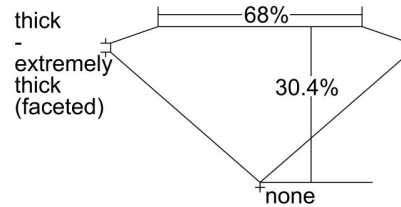

**GIA NATURAL DIAMOND GRADING REPORT**

January 30, 2020  
 GIA Report Number ..... 6345765045  
 Shape and Cutting Style ..... Partially Faceted Round  
 Measurements ..... 8.45 - 8.48 x 2.57 mm

**GRADING RESULTS**

Carat Weight ..... 1.72 carat  
 Color Grade ..... O to P Range  
 Clarity Grade ..... VS2

**ADDITIONAL GRADING INFORMATION**

Polish ..... Very Good  
 Symmetry ..... Good  
 Fluorescence ..... None

**Comments:** The reported grades of this diamond, including color, may change with additional cutting. Pinpoints, surface graining and an additional extra facet are not shown.

**PROPORTIONS**

Profile not to actual proportions

**CLARITY CHARACTERISTICS**

**KEY TO SYMBOLS\***

- Crystal      ▲ Natural
- ∖ Needle      ▲ Extra Facet
- ⊖ Knot
- ⌞ Indented Natural

\* Red symbols denote internal characteristics (inclusions). Green or black symbols denote external characteristics (blemishes). Diagram is an approximate representation of the diamond, and symbols shown indicate type, position, and approximate size of clarity characteristics. All clarity characteristics may not be shown. Details of finish are not shown.