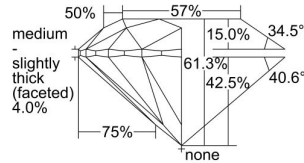

GIA®

FACSIMILE

GIA REPORT 6345480873

Verify this report at GIA.edu

GIA NATURAL DIAMOND DOSSIER®

January 03, 2020
GIA Report Number 6345480873
Shape and Cutting Style ..... Round Brilliant
Measurements ..... 4.60 - 4.61 x 2.83 mm

GRADING RESULTS

Carat Weight ..... 0.37 carat
Color Grade ..... H
Clarity Grade VS1
Cut Grade ..... Excellent

ADDITIONAL GRADING INFORMATION

Polish ..... Excellent
Symmetry ..... Excellent
Fluorescence ..... None
Clarity Characteristics ..... Crystal, Pinpoint
Inscription(s): GIA 6345480873

PROPORTIONS

Profile to actual proportions

GRADING SCALES

GIA COLOR SCALE

COLORLESS	D
	E
	F
	G
	H
	I
	J
NEAR COLORLESS	K
	L
	M
	N
	O
	P
	R
	S
	T
	U
	V
	W
	X
	Y
LIGHT	Z

GIA CLARITY SCALE

FLAWLESS	VERY VERY SLIGHTLY INCLUDED	VS₁	VS₂	VS₁	VS₂	SL₁	SL₂	I₁	I₂	I₃		
											FLAWLESS	INTERNALLY FLAWLESS

GIA CUT SCALE

EXCELLENT
VERY GOOD
GOOD
FAIR
POOR