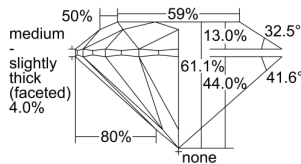

GIA®

FACSIMILE

GIA REPORT 6345417795

Verify this report at GIA.edu

GIA NATURAL DIAMOND DOSSIER®

December 25, 2019
GIA Report Number 6345417795
Shape and Cutting Style ..... Round Brilliant
Measurements ..... 4.59 - 4.61 x 2.81 mm

GRADING RESULTS

Carat Weight ..... 0.36 carat
Color Grade ..... F
Clarity Grade VS1
Cut Grade ..... Excellent

ADDITIONAL GRADING INFORMATION

Polish ..... Excellent
Symmetry ..... Excellent
Fluorescence ..... None
Clarity Characteristics ..... Feather, Cloud, Pinpoint
Inscription(s): GIA 6345417795

PROPORTIONS

Profile to actual proportions

GRADING SCALES

GIA COLOR SCALE	GIA CLARITY SCALE	GIA CUT SCALE	
D	FLAWLESS	EXCELLENT	
E	INTERNALLY FLAWLESS		
F		VVS₁	VERY GOOD
G	VVS₂		
H	VS₁	GOOD	
I	VS₂		
J	SI₁	FAIR	
K	SI₂		
L	I₁	POOR	
M			
N			
O	I₂		
P			
Q			
R	I₃		
S			
T			
U			
V			
W			
X			
Y			
Z