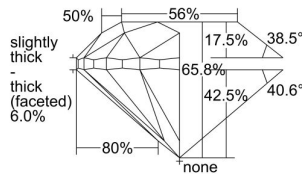

GIA®

FACSIMILE

GIA REPORT 6342901424

Verify this report at GIA.edu

GIA NATURAL DIAMOND DOSSIER®

February 11, 2020
GIA Report Number 6342901424
Shape and Cutting Style ..... Round Brilliant
Measurements ..... 4.90 - 4.94 x 3.24 mm

GRADING RESULTS

Carat Weight ..... 0.50 carat
Color Grade ..... K
Clarity Grade VS1
Cut Grade ..... Good

ADDITIONAL GRADING INFORMATION

Polish ..... Excellent
Symmetry ..... Very Good
Fluorescence ..... Faint
Clarity Characteristics ..... Feather, Pinpoint, Needle
Inscription(s): GIA 6342901424

PROPORTIONS

Profile to actual proportions

GRADING SCALES

GIA COLOR SCALE	GIA CLARITY SCALE	GIA CUT SCALE
D	FLAWLESS	EXCELLENT
E	INTERNALLY FLAWLESS	
F	VVS₁	VERY GOOD
G		
H	VS₁	GOOD
I		
J	VS₂	FAIR
K		
L	SI₁	POOR
M		
N	I₁	
O		
P	I₂	
Q		
R	I₃	
S		
T		
U		
V		
W		
X		
Y		
Z