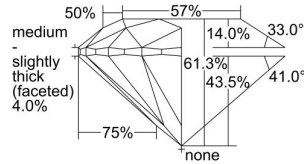

GIA®

FACSIMILE

GIA REPORT 6342475495

Verify this report at GIA.edu

GIA NATURAL DIAMOND DOSSIER®

January 02, 2020
GIA Report Number **6342475495**
Shape and Cutting Style ..... **Round Brilliant**
Measurements ..... **3.93 - 3.95 x 2.42 mm**

GRADING RESULTS

Carat Weight ..... **0.23 carat**
Color Grade ..... **E**
Clarity Grade **VS1**
Cut Grade ..... **Excellent**

ADDITIONAL GRADING INFORMATION

Polish ..... **Very Good**
Symmetry ..... **Excellent**
Fluorescence ..... **None**
Clarity Characteristics..... **Crystal, Cloud, Pinpoint**
Inscription(s): **GIA 6342475495**

PROPORTIONS

Profile to actual proportions

GRADING SCALES

GIA COLOR SCALE	GIA CLARITY SCALE	GIA CUT SCALE	
D	FLAWLESS	EXCELLENT	
E	INTERNALLY FLAWLESS		
F		VVS₁	VERY GOOD
G	VVS₂		
H	VS₁	GOOD	
I	VS₂		
J	SI₁	FAIR	
K	SI₂		
L	I₁	POOR	
M			
N			
O	I₂		
P			
Q			
R	I₃		
S			
T			
U			
V			
W			
X			
Y			
Z