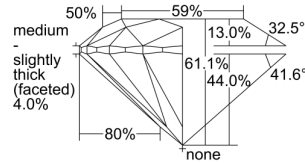

GIA®

FACSIMILE

GIA REPORT 6302542538

Verify this report at GIA.edu

GIA NATURAL DIAMOND DOSSIER®

September 17, 2018
GIA Report Number 6302542538
Shape and Cutting Style ..... Round Brilliant
Measurements ..... 5.15 - 5.17 x 3.15 mm

GRADING RESULTS

Carat Weight ..... 0.51 carat
Color Grade ..... E
Clarity Grade VS1
Cut Grade ..... Excellent

ADDITIONAL GRADING INFORMATION

Polish ..... Very Good
Symmetry ..... Excellent
Fluorescence ..... None
Clarity Characteristics..... Crystal, Cloud, Pinpoint, Needle
Inscription(s): GIA 6302542538

PROPORTIONS

Profile to actual proportions

GRADING SCALES

GIA COLOR SCALE	GIA CLARITY SCALE	GIA CUT SCALE	
D	FLAWLESS	EXCELLENT	
E	INTERNALLY FLAWLESS		
F		VVS₁	VERY GOOD
G	VVS₂		
H	VS₁	GOOD	
I	VS₂		
J	SI₁	FAIR	
K	SI₂		
L	I₁	POOR	
M			
N			
O	I₂		
P			
Q			
R	I₃		
S			
T			
U			
V			
W			
X			
Y			
Z