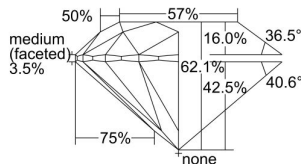

GIA®

FACSIMILE

GIA REPORT 6302358771

Verify this report at GIA.edu

GIA NATURAL DIAMOND DOSSIER®

August 24, 2018
GIA Report Number 6302358771
Shape and Cutting Style ..... Round Brilliant
Measurements ..... 5.33 - 5.35 x 3.32 mm

GRADING RESULTS

Carat Weight ..... 0.58 carat
Color Grade ..... H
Clarity Grade VS1
Cut Grade ..... Excellent

ADDITIONAL GRADING INFORMATION

Polish ..... Excellent
Symmetry ..... Excellent
Fluorescence ..... None
Clarity Characteristics..... Crystal, Feather, Pinpoint
Inscription(s): GIA 6302358771

PROPORTIONS

Profile to actual proportions

GRADING SCALES

GIA COLOR SCALE	GIA CLARITY SCALE	GIA CUT SCALE	
D	FLAWLESS	EXCELLENT	
E	INTERNALLY FLAWLESS		
F		VVS₁	VERY GOOD
G	VVS₂		
H	VS₁	GOOD	
I	VS₂		
J	SI₁	FAIR	
K	SI₂		
L	I₁	POOR	
M			
N			
O	I₂		
P			
Q	I₃		
R			
S			
T			
U			
V			
W			
X			
Y			
Z