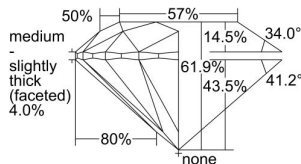

GIA®

FACSIMILE

GIA REPORT 6282337411

Verify this report at GIA.edu

GIA NATURAL DIAMOND DOSSIER®

March 14, 2018
GIA Report Number 6282337411
Shape and Cutting Style ..... Round Brilliant
Measurements ..... 3.69 - 3.69 x 2.28 mm

GRADING RESULTS

Carat Weight ..... 0.19 carat
Color Grade ..... D
Clarity Grade VS1
Cut Grade ..... Excellent

ADDITIONAL GRADING INFORMATION

Polish ..... Very Good
Symmetry ..... Excellent
Fluorescence ..... Faint
Clarity Characteristics..... Crystal, Pinpoint
Inscription(s): GIA 6282337411

PROPORTIONS

Profile to actual proportions

GRADING SCALES

GIA COLOR SCALE	GIA CLARITY SCALE	GIA CUT SCALE	
D	FLAWLESS	EXCELLENT	
E	INTERNALLY FLAWLESS		
F		VVS₁	VERY GOOD
G	VVS₂		
H	VS₁	GOOD	
I	VS₂		
J	SI₁	FAIR	
K	SI₂		
L	I₁	POOR	
M	I₂		
N	I₃		
O			
P			
Q			
R			
S			
T			
U			
V			
W			
X			
Y			
Z