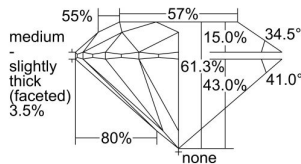

GIA®

FACSIMILE

GIA REPORT 6272466269

Verify this report at GIA.edu

GIA NATURAL DIAMOND DOSSIER®

November 23, 2017
GIA Report Number 6272466269
Shape and Cutting Style ..... Round Brilliant
Measurements ..... 4.74 - 4.76 x 2.91 mm

GRADING RESULTS

Carat Weight ..... 0.40 carat
Color Grade ..... G
Clarity Grade VS1
Cut Grade ..... Excellent

ADDITIONAL GRADING INFORMATION

Polish ..... Excellent
Symmetry ..... Excellent
Fluorescence ..... None
Clarity Characteristics ..... Crystal, Pinpoint
Inscription(s): GIA 6272466269

PROPORTIONS

Profile to actual proportions

GRADING SCALES

GIA COLOR SCALE

COLORLESS	D
	E
	F
	G
	H
	I
	J
NEAR COLORLESS	K
	L
Faint	M
	N
	O
	P
Very Light	Q
	R
	S
	T
	U
	V
Light	W
	X
	Y
	Z

GIA CLARITY SCALE

FLAWLESS	VERY VERY SLIGHTLY INCLUDED	VS₁	VS₂	VS₁	SI₁	SI₂	I₁	I₂	I₃	
										FLAWLESS
INTERNALLY FLAWLESS	VERY SLIGHTLY INCLUDED									

GIA CUT SCALE

EXCELLENT
VERY GOOD
GOOD
FAIR
POOR