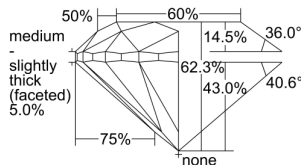

GIA®

FACSIMILE

GIA REPORT 6271144484

Verify this report at GIA.edu

GIA NATURAL DIAMOND DOSSIER®

October 05, 2017
GIA Report Number 6271144484
Shape and Cutting Style ..... Round Brilliant
Measurements ..... 4.66 - 4.68 x 2.91 mm

GRADING RESULTS

Carat Weight ..... 0.40 carat
Color Grade ..... D
Clarity Grade S11
Cut Grade ..... Very Good

ADDITIONAL GRADING INFORMATION

Polish ..... Excellent
Symmetry ..... Very Good
Fluorescence ..... None
Clarity Characteristics ..... Cloud, Crystal
Inscription(s): GIA 6271144484

PROPORTIONS

Profile to actual proportions

GRADING SCALES

GIA COLOR SCALE	GIA CLARITY SCALE	GIA CUT SCALE	
D	FLAWLESS	EXCELLENT	
E	INTERNALLY FLAWLESS		
F		VVS₁	VERY GOOD
G	VVS₂		
H	VS₁	GOOD	
I	VS₂		
J	S1₁	FAIR	
K	S1₂		
L	I₁	POOR	
M	I₂		
N	I₃		
O			
P			
Q			
R			
S			
T			
U			
V			
W			
X			
Y			
Z