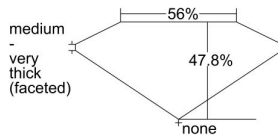

GIA®

FACSIMILE

GIA REPORT 6262039956

Verify this report at gia.edu

GIA DIAMOND DOSSIER®

June 06, 2017
GIA Report Number 6262039956
Shape and Cutting Style ..... Heart Brilliant
Measurements ..... 6.76 x 6.90 x 3.30 mm

GRADING RESULTS

Carat Weight ..... 0.90 carat
Color Grade ..... D
Clarity Grade VS2

ADDITIONAL GRADING INFORMATION

Polish ..... Very Good
Symmetry ..... Very Good
Fluorescence ..... None
Clarity Characteristics..... Cavity, Crystal, Feather
Inscription(s): GIA 6262039956

PROPORTIONS

Profile not to actual proportions

GRADING SCALES

GIA COLOR SCALE		GIA CLARITY SCALE			
COLORLESS	D	VERY VERY SLIGHTLY INCLUDED	FLAWLESS		
	E		INTERNALLY FLAWLESS		
	F	VERY SLIGHTLY INCLUDED	VVS₁		
	G		VVS₂		
	H		VS₁		
	NEAR COLORLESS	I	SLIGHTLY INCLUDED	VS₂	
		J		SI₁	
		FAINT	K	INCLUDED	SI₂
			L		I₁
			M		I₂
VERY LIGHT	N	LIGHT	I₃		
	O				
	P				
	Q				
	R