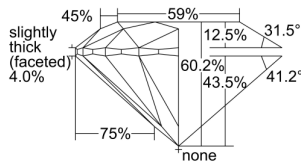

GIA®

FACSIMILE

GIA REPORT 6241883238

Verify this report at GIA.edu

GIA NATURAL DIAMOND DOSSIER®

January 27, 2021
GIA Report Number **6241883238**
Shape and Cutting Style ..... **Round Brilliant**
Measurements ..... **5.45 - 5.48 x 3.29 mm**

GRADING RESULTS

Carat Weight ..... **0.60 carat**
Color Grade ..... **H**
Clarity Grade **VVS1**
Cut Grade ..... **Excellent**

ADDITIONAL GRADING INFORMATION

Polish ..... **Excellent**
Symmetry ..... **Excellent**
Fluorescence ..... **Faint**
Clarity Characteristics ..... **Pinpoint**
Inscription(s): **GIA 6241883238**

PROPORTIONS

Profile to actual proportions

GRADING SCALES

GIA COLOR SCALE	GIA CLARITY SCALE	GIA CUT SCALE	
D	FLAWLESS	EXCELLENT	
E	INTERNALLY FLAWLESS		
F		VVS₁	VERY GOOD
G	VVS₂		
H	VS₁	GOOD	
I	VS₂		
J	SI₁	FAIR	
K	SI₂		
L	I₁	POOR	
M	I₂		
N	I₃		
O			
P			
Q			
R			
S			
T			
U			
V			
W			
X			
Y			
Z