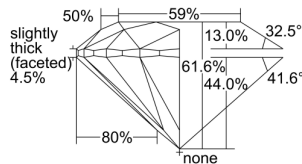

GIA®

FACSIMILE

GIA REPORT 6217675684

Verify this report at GIA.edu

GIA NATURAL DIAMOND DOSSIER®

May 11, 2021
GIA Report Number 6217675684
Shape and Cutting Style ..... Round Brilliant
Measurements ..... 5.74 - 5.78 x 3.55 mm

GRADING RESULTS

Carat Weight ..... 0.72 carat
Color Grade ..... H
Clarity Grade VVS1
Cut Grade ..... Excellent

ADDITIONAL GRADING INFORMATION

Polish ..... Excellent
Symmetry ..... Excellent
Fluorescence ..... Faint
Clarity Characteristics ..... Cloud, Feather, Pinpoint
Inscription(s): GIA 6217675684

PROPORTIONS

Profile to actual proportions

GRADING SCALES

GIA COLOR SCALE	GIA CLARITY SCALE	GIA CUT SCALE	
D	FLAWLESS	EXCELLENT	
E	INTERNALLY FLAWLESS		
F		VVS₁	VERY GOOD
G	VVS₂		
H	VS₁	GOOD	
I	VS₂		
J	SI₁	FAIR	
K	SI₂		
L	I₁	POOR	
M	I₂		
N	I₃		
O			
P			
Q			
R			
S			
T			
U			
V			
W			
X			
Y			
Z