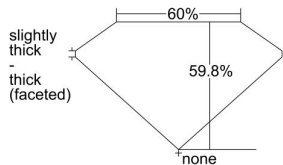

GIA®

FACSIMILE

GIA REPORT 6207816208

Verify this report at GIA.edu

GIA NATURAL DIAMOND DOSSIER®

January 06, 2020
GIA Report Number 6207816208
Shape and Cutting Style ..... Heart Brilliant
Measurements ..... 5.23 x 6.22 x 3.72 mm

GRADING RESULTS

Carat Weight ..... 0.70 carat
Color Grade ..... E
Clarity Grade SI1

ADDITIONAL GRADING INFORMATION

Polish ..... Excellent
Symmetry ..... Very Good
Fluorescence ..... Medium Blue
Clarity Characteristics ..... Crystal
Inscription(s): GIA 6207816208

PROPORTIONS

Profile not to actual proportions

GRADING SCALES

GIA COLOR SCALE		GIA CLARITY SCALE	
COLORLESS	D	VERY VERY SLIGHTLY INCLUDED	FLAWLESS
	E		INTERNALLY FLAWLESS
	F		VVS₁
	G		VVS₂
	H		VS₁
	I		VS₂
	J		SI₁
	K		SI₂
	L		I₁
	M		I₂
NEAR COLORLESS	N	SLIGHTLY INCLUDED	I₃
	O		
	P		
	Q		
FAINT	R		
	S		
	T		
	U		
VERT LIGHT	V		
	W		
	X		
	Y		
LIGHT	Z