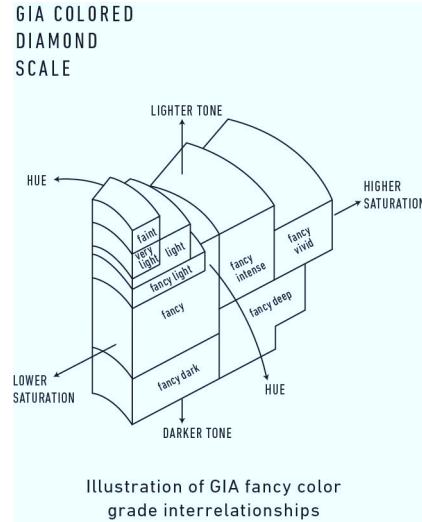

GIA NATURAL COLORED DIAMOND REPORT

April 11, 2019
Report Type ..... Identification and Origin Report
GIA Report Number 6207102859
Shape and Cutting Style ..... Pear Modified Brilliant
Measurements ..... 4.63 x 3.21 x 1.87 mm
Carat Weight ..... 0.19 carat
Color Grade ..... Fancy Deep Pink
Color Origin ..... Natural
Color Distribution ..... Even
Inscription(s): GIA 6207102859

ADDITIONAL INFORMATION

The results documented in this report refer only to the diamond described, and were obtained using the techniques and equipment available to GIA at the time of examination. This report is not a guarantee or valuation. For additional information and important limitations and disclaimers, please see GIA.edu/terms or call +1 800 421 7250 or +1 760 603 4500. ©2017 Gemological Institute of America, Inc.

reportcheck.gia.edu