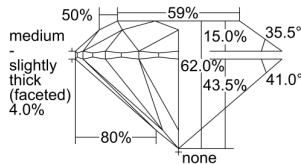

GIA®

FACSIMILE

GIA REPORT 6204119348

Verify this report at GIA.edu

GIA NATURAL DIAMOND DOSSIER®

March 11, 2019
GIA Report Number 6204119348
Shape and Cutting Style ..... Round Brilliant
Measurements ..... 5.12 - 5.15 x 3.18 mm

GRADING RESULTS

Carat Weight ..... 0.52 carat
Color Grade ..... H
Clarity Grade VS1
Cut Grade ..... Excellent

ADDITIONAL GRADING INFORMATION

Polish ..... Excellent
Symmetry ..... Excellent
Fluorescence ..... Faint
Clarity Characteristics ..... Needle, Cloud
Inscription(s): GIA 6204119348

PROPORTIONS

Profile to actual proportions

GRADING SCALES

GIA COLOR SCALE	GIA CLARITY SCALE	GIA CUT SCALE	
D	FLAWLESS	EXCELLENT	
E	INTERNALLY FLAWLESS		
F		VVS₁	VERY GOOD
G	VVS₂		
H	VS₁	GOOD	
I	VS₂		
J	SI₁	FAIR	
K	SI₂		
L	I₁	POOR	
M	I₂		
N	I₃		
O			
P			
Q			
R			
S			
T			
U			
V			
W			
X			
Y			
Z