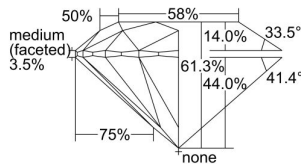

GIA®

FACSIMILE

GIA REPORT 6203685730

Verify this report at GIA.edu

GIA NATURAL DIAMOND DOSSIER®

March 11, 2020
GIA Report Number 6203685730
Shape and Cutting Style ..... Round Brilliant
Measurements ..... 5.87 - 5.89 x 3.60 mm

GRADING RESULTS

Carat Weight ..... 0.75 carat
Color Grade ..... F
Clarity Grade VS1
Cut Grade ..... Excellent

ADDITIONAL GRADING INFORMATION

Polish ..... Excellent
Symmetry ..... Excellent
Fluorescence ..... None
Clarity Characteristics..... Crystal, Pinpoint, Cloud
Inspection(s): GIA 6203685730

PROPORTIONS

Profile to actual proportions

GRADING SCALES

GIA COLOR SCALE	GIA CLARITY SCALE	GIA CUT SCALE	
D	FLAWLESS	EXCELLENT	
E	INTERNALLY FLAWLESS		
F		VVS₁	VERY GOOD
G	VVS₂		
H	VS₁	GOOD	
I	VS₂		
J	SI₁	FAIR	
K	SI₂		
L	I₁	POOR	
M			
N			
O	I₂		
P			
Q	I₃		
R			
S			
T			
U			
V			
W			
X			
Y			
Z