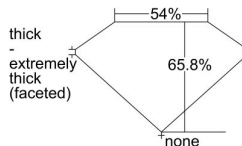

GIA®

FACSIMILE

GIA REPORT 5406610872

Verify this report at GIA.edu

GIA NATURAL DIAMOND DOSSIER®

October 05, 2021
GIA Report Number **5406610872**
Shape and Cutting Style ..... **Marquise Brilliant**
Measurements ..... **6.99 x 3.20 x 2.11 mm**

GRADING RESULTS

Carat Weight ..... **0.31 carat**
Color Grade ..... **D**
Clarity Grade **I1**

ADDITIONAL GRADING INFORMATION

Polish ..... **Excellent**
Symmetry ..... **Very Good**
Fluorescence ..... **None**
Clarity Characteristics ..... **Feather**
Inscription(s): **GIA 5406610872**

PROPORTIONS

Profile not to actual proportions

GRADING SCALES

GIA COLOR SCALE		GIA CLARITY SCALE			
COLORLESS	D	VERY VERY SLIGHTLY INCLUDED	FLAWLESS		
	E		INTERNALLY FLAWLESS		
	F		VVS₁		
	NEAR COLORLESS	G	VERY SLIGHTLY INCLUDED	VVS₂	
		H		VS₁	
		FANT	I	SLIGHTLY INCLUDED	VS₂
			J		SI₁
	LIGHT	K	INCLUDED	SI₂	
		L		I₁	
		M	NOT GRADED	I₂	
N		I₃			
O					
P					
Q					
R					
S					
T					
U					
V					
W					
X					
Y					
Z