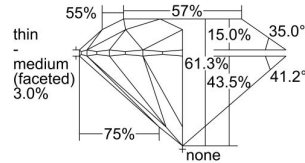

GIA®

FACSIMILE

GIA REPORT 5356924357

Verify this report at GIA.edu

GIA NATURAL DIAMOND DOSSIER®

September 07, 2020
GIA Report Number 5356924357
Shape and Cutting Style ..... Round Brilliant
Measurements ..... 4.50 - 4.52 x 2.77 mm

GRADING RESULTS

Carat Weight ..... 0.34 carat
Color Grade ..... G
Clarity Grade VVS2
Cut Grade ..... Excellent

ADDITIONAL GRADING INFORMATION

Polish ..... Excellent
Symmetry ..... Excellent
Fluorescence ..... Faint
Clarity Characteristics..... Pinpoint, Needle, Cloud
Inscription(s): GIA 5356924357

PROPORTIONS

Profile to actual proportions

GRADING SCALES

GIA COLOR SCALE	GIA CLARITY SCALE	GIA CUT SCALE	
D	FLAWLESS	EXCELLENT	
E	INTERNALLY FLAWLESS		
F		VVS₁	VERY GOOD
G	VVS₂		
H	VS₁	GOOD	
I	VS₂		
J	SI₁	FAIR	
K	SI₂		
L	I₁	POOR	
M	I₂		
N	I₃		
O			
P			
Q			
R			
S			
T			
U			
V			
W			
X			
Y			
Z