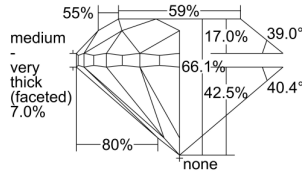

GIA®

FACSIMILE

GIA REPORT 5343897345

Verify this report at GIA.edu

GIA NATURAL DIAMOND DOSSIER®

February 10, 2020
GIA Report Number 5343897345
Shape and Cutting Style ..... Round Brilliant
Measurements ..... 4.79 - 4.91 x 3.21 mm

GRADING RESULTS

Carat Weight ..... 0.50 carat
Color Grade ..... K
Clarity Grade VS1
Cut Grade ..... Good

ADDITIONAL GRADING INFORMATION

Polish ..... Excellent
Symmetry ..... Good
Fluorescence ..... None
Clarity Characteristics..... Crystal, Needle, Pinpoint
Inscription(s): GIA 5343897345

PROPORTIONS

Profile to actual proportions

GRADING SCALES

GIA COLOR SCALE	GIA CLARITY SCALE	GIA CUT SCALE
D	FLAWLESS	EXCELLENT
E	INTERNALLY FLAWLESS	
F	VVS₁	VERY GOOD
G		
H	VVS₂	GOOD
I	VS₁	
J	VS₂	FAIR
K	SI₁	
L	SI₂	POOR
M	I₁	
N	I₂	
O	I₃	
P		
Q		
R		
S		
T		
U		
V		
W		
X		
Y		
Z