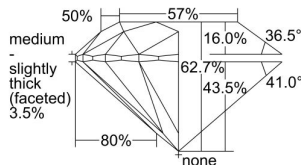

GIA®

FACSIMILE

GIA REPORT 5316308564

Verify this report at GIA.edu

GIA NATURAL DIAMOND DOSSIER®

November 20, 2018
GIA Report Number 5316308564
Shape and Cutting Style ..... Round Brilliant
Measurements ..... 4.77 - 4.79 x 3.00 mm

GRADING RESULTS

Carat Weight ..... 0.42 carat
Color Grade ..... G
Clarity Grade VS1
Cut Grade ..... Excellent

ADDITIONAL GRADING INFORMATION

Polish ..... Excellent
Symmetry ..... Excellent
Fluorescence ..... None
Clarity Characteristics..... Crystal, Pinpoint
Inscription(s): GIA 5316308564

PROPORTIONS

Profile to actual proportions

GRADING SCALES

GIA COLOR SCALE

COLORLESS	D
	E
	F
	G
	H
	I
	J
NEAR COLORLESS	K
	L
Faint	M
	N
	O
	P
Very Light	Q
	R
	S
	T
	U
	V
Light	W
	X
	Y
	Z

GIA CLARITY SCALE

FLAWLESS	VERY VERY SLIGHTLY INCLUDED	VS₁	VS₂	VS₁	VS₂	SL₁	SL₂	I₁	I₂	I₃	
											INTERNAL FLAWLESS

GIA CUT SCALE

EXCELLENT
VERY GOOD
GOOD
FAIR
POOR